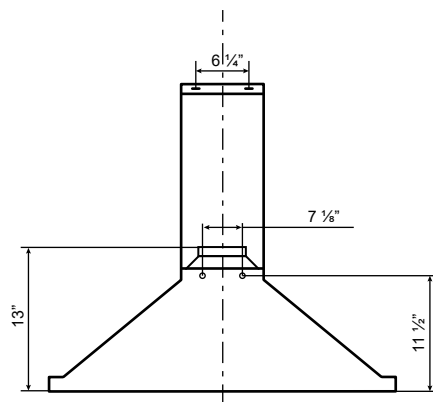

# Dimensions: Alito Collection - Wall Mount

Model: SC31930 / SC31936

**FRONT**

**SIDE**

**TOP**

**BACK**