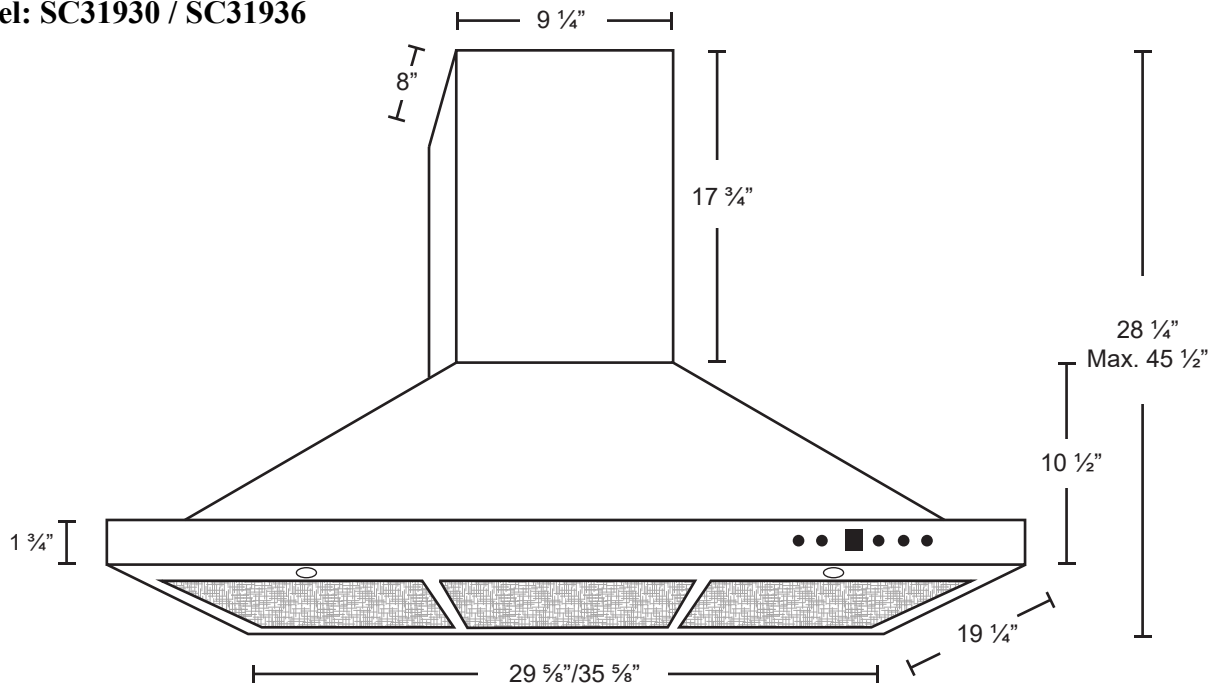

# Dimensions: Alito Collection - Wall Mount

Model: SC31930 / SC31936

**FRONT**

**SIDE**

**TOP**

**BACK**