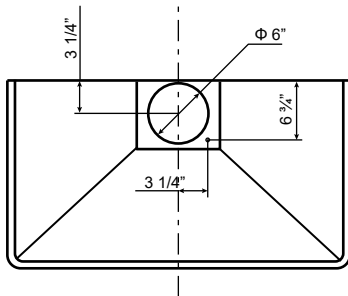

# Dimensions: Alito Collection - Wall Mount

Model: SC31930 / SC31936

**FRONT**

**SIDE**

**TOP**

**BACK**