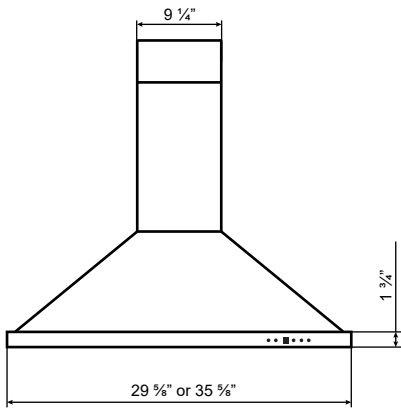

# Dimensions: Alito Collection - Wall Mount

Model: SC31930 / SC31936

**FRONT**

**SIDE**

**TOP**

**BACK**