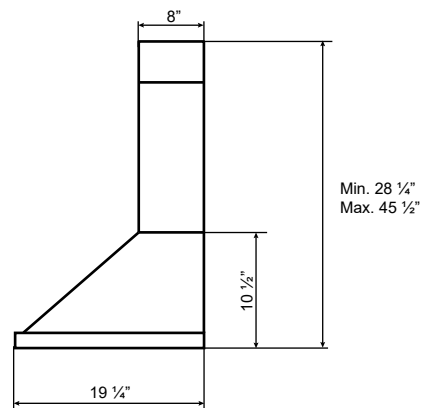

# Dimensions: Alito Collection - Wall Mount

Model: SC31930 / SC31936

**FRONT**

**SIDE**

**TOP**

**BACK**