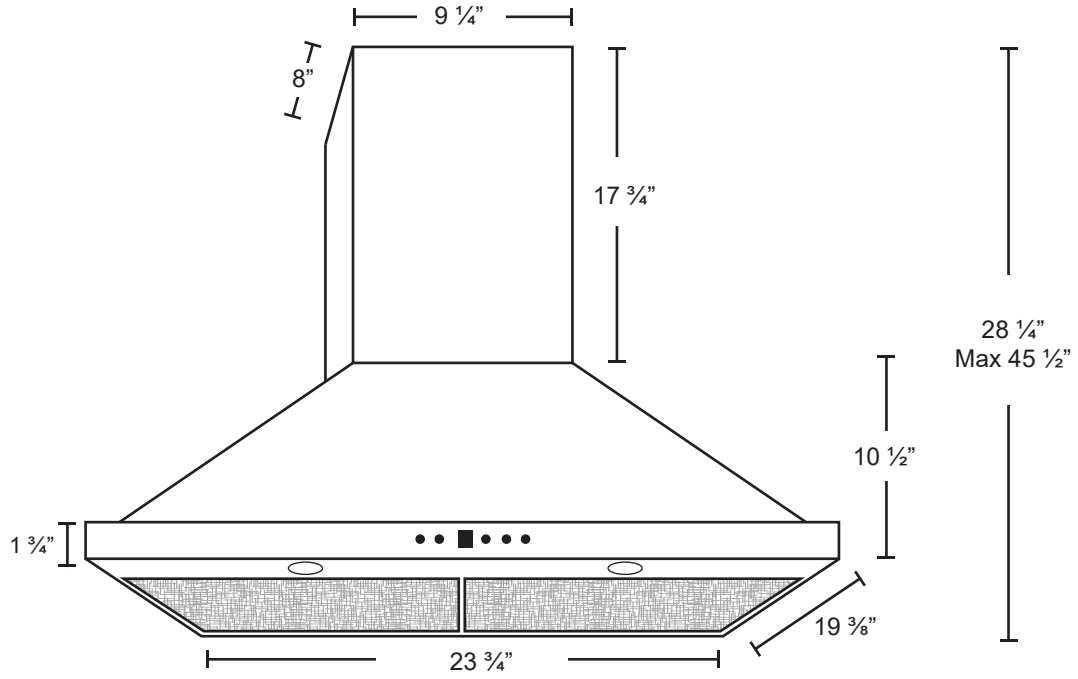

Dimensions: Alito Collection - Wall Mount

Model: SC31924

FRONT

SIDE

TOP

BACK