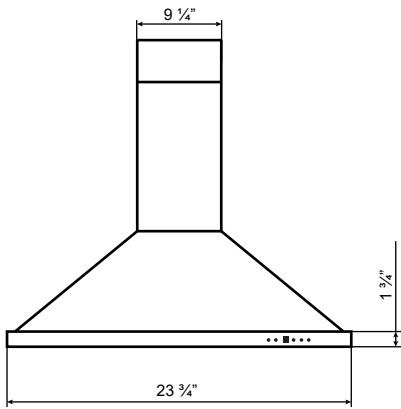

Dimensions: Alito Collection - Wall Mount

Model: SC31924

FRONT

SIDE

TOP

BACK