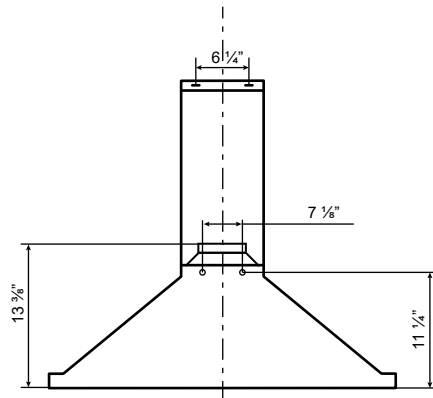

Dimensions: Alito Collection - Wall Mount

Model: SC31924

FRONT

SIDE

TOP

BACK