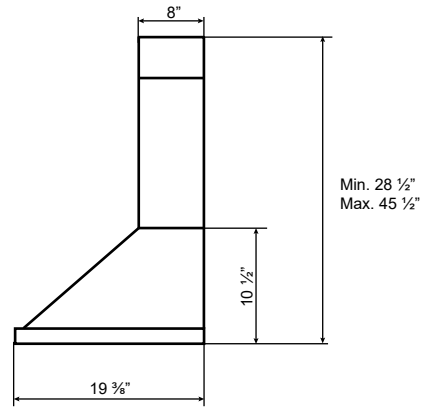

Dimensions: Alito Collection - Wall Mount

Model: SC31924

FRONT

SIDE

TOP

BACK