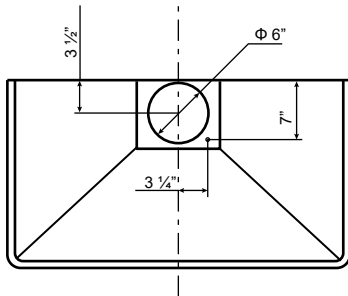

Dimensions: Alito Collection - Wall Mount

Model: SC31924

FRONT

SIDE

TOP

BACK