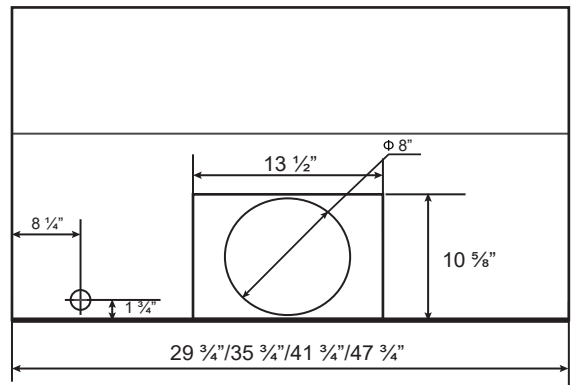

Dimensions: PRO Collection - Undermount

Model: PTB8830 / PTB8836 / PTB8842 / PTB8848

SIDE

TOP