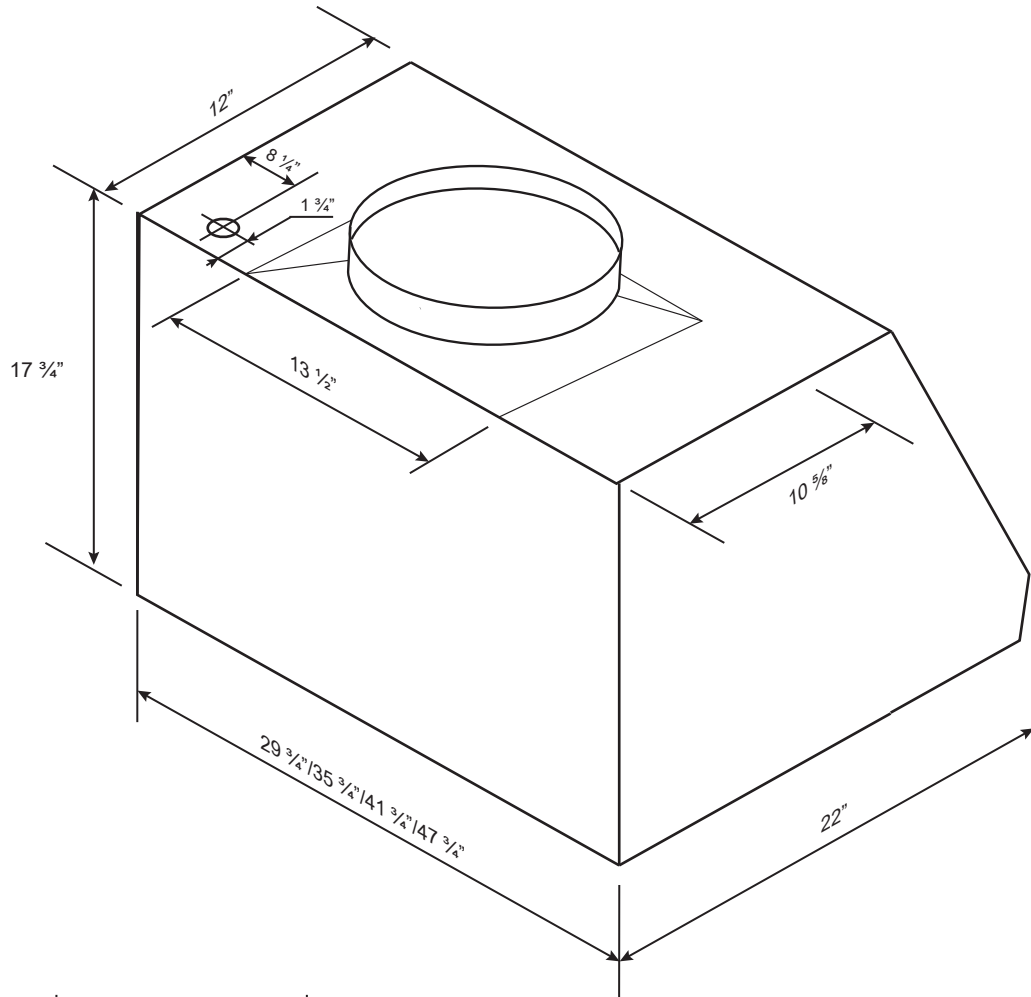

Dimensions: PRO Collection - Undermount

Model: PTB8830 / PTB8836 / PTB8842 / PTB8848

SIDE

TOP