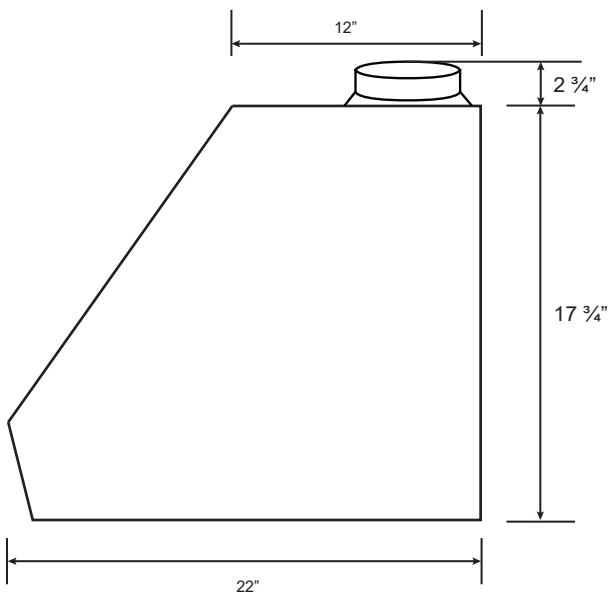

Dimensions: PRO Collection - Undermount

Model: PTB8830 / PTB8836 / PTB8842 / PTB8848

SIDE

TOP