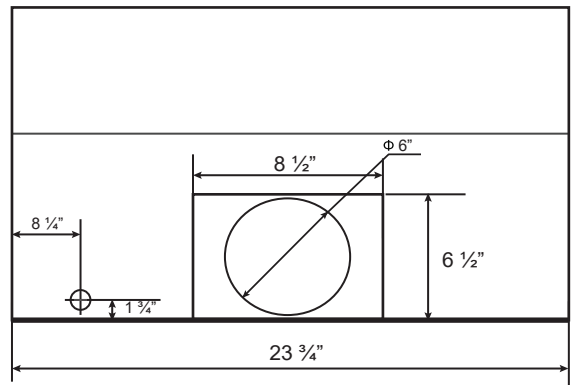

Dimensions: PRO Collection - Undermount

Model: PTB8324

SIDE

TOP