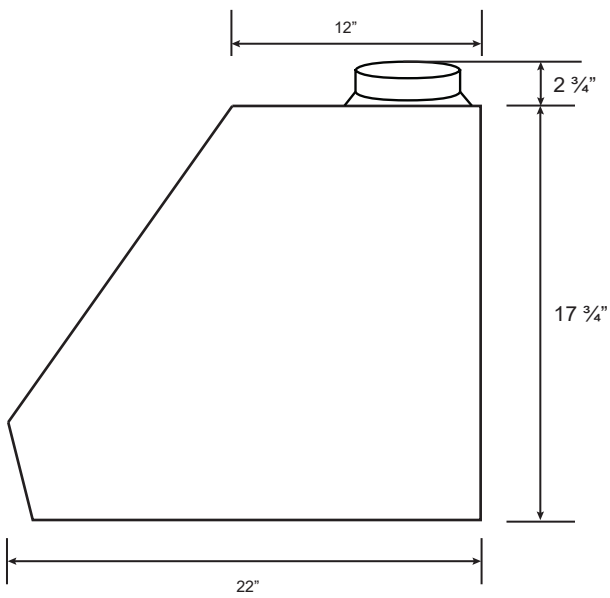

Dimensions: PRO Collection - Undermount

Model: PTB8324

SIDE

TOP