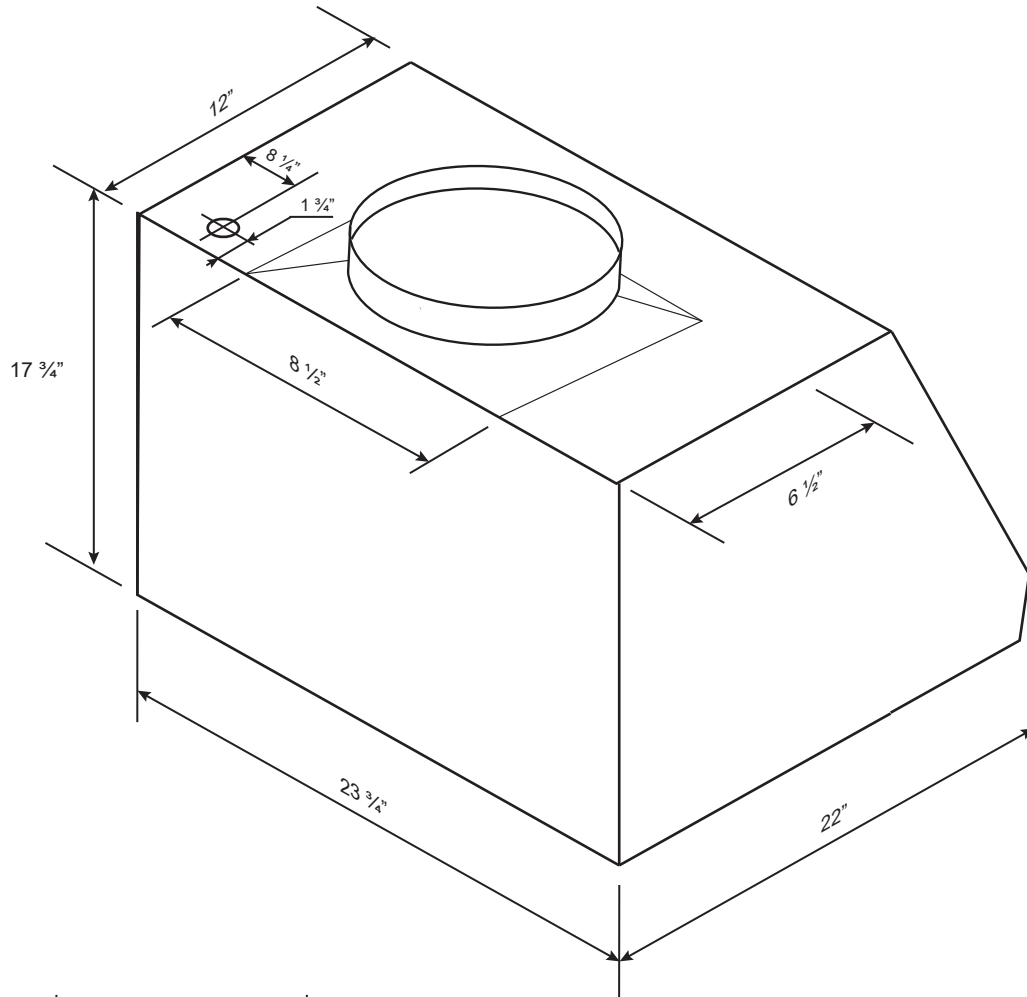

Dimensions: PRO Collection - Undermount

Model: PTB8324

SIDE

TOP