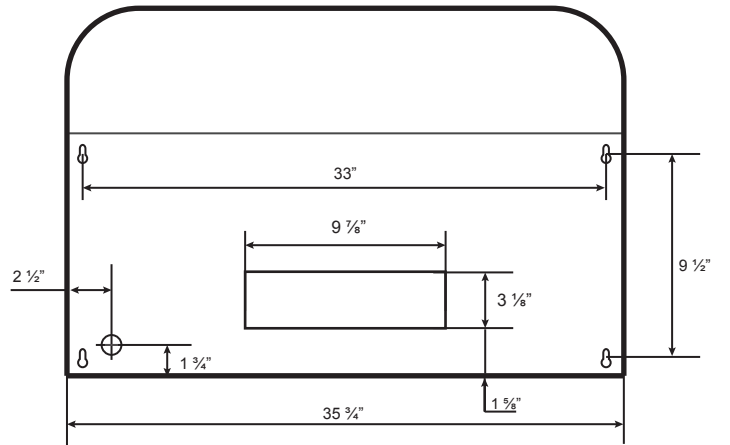

Specifications: PRO Collection - Undermount

Model: NA330

BOTTOM

TOP

SIDE

FRONT