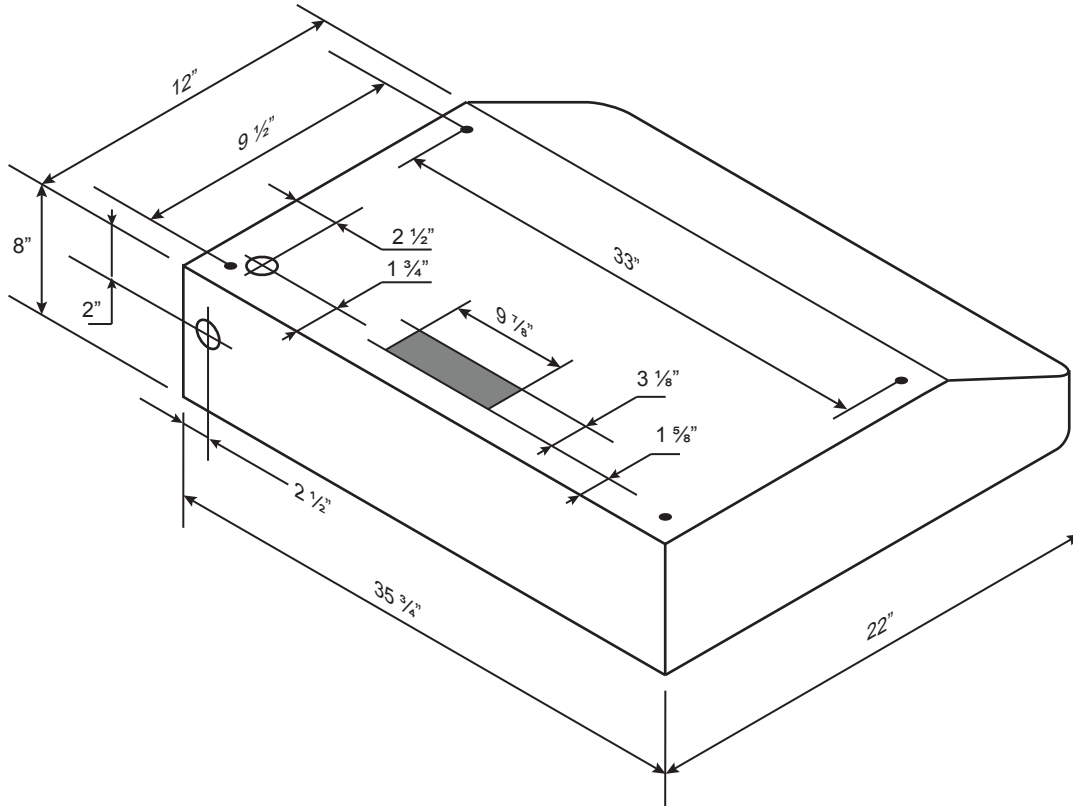

Specifications: PRO Collection - Undermount

Model: NA330

BOTTOM

TOP

SIDE

FRONT