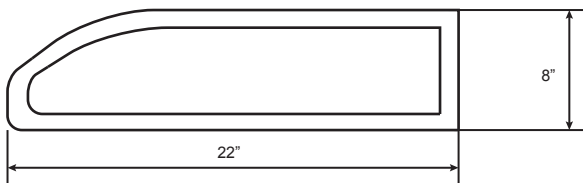

Specifications: PRO Collection - Undermount

Model: NA330

BOTTOM

TOP

SIDE

FRONT