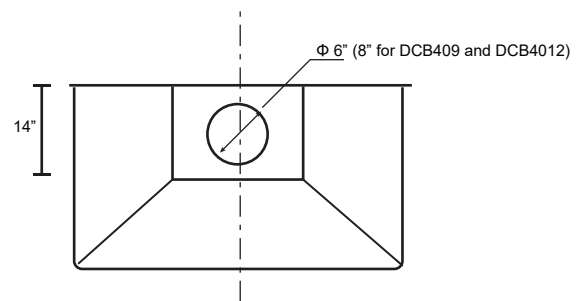

**Dimensions: Pro Collection - Wall Mount 9 ft ceiling**

**Model: DCB40 36/ DCB40 42/ DCB40 48**

**BACK**

**TOP**