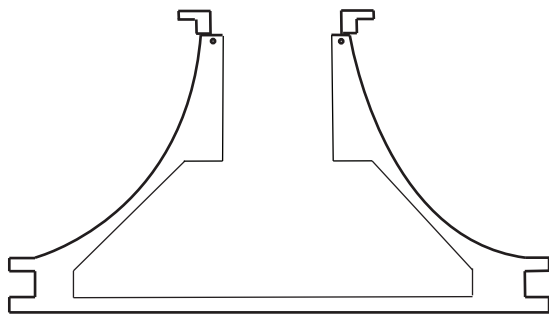

**Dimensions: Pro Collection - Wall Mount 9 ft ceiling**

**Model: DCB40 36/ DCB40 42/ DCB40 48**

**BACK**

**TOP**