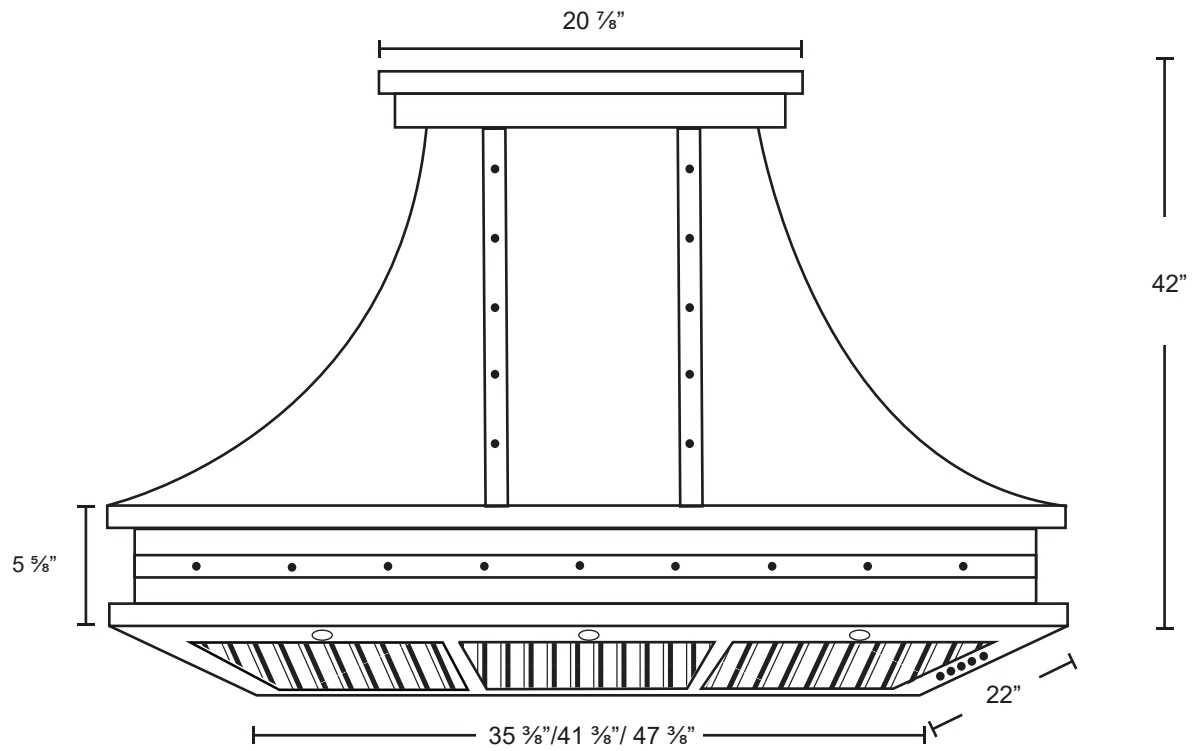

**Dimensions: Pro Collection - Wall Mount 9 ft ceiling**

**Model: DCB40 36/ DCB40 42/ DCB40 48**

**BACK**

**TOP**