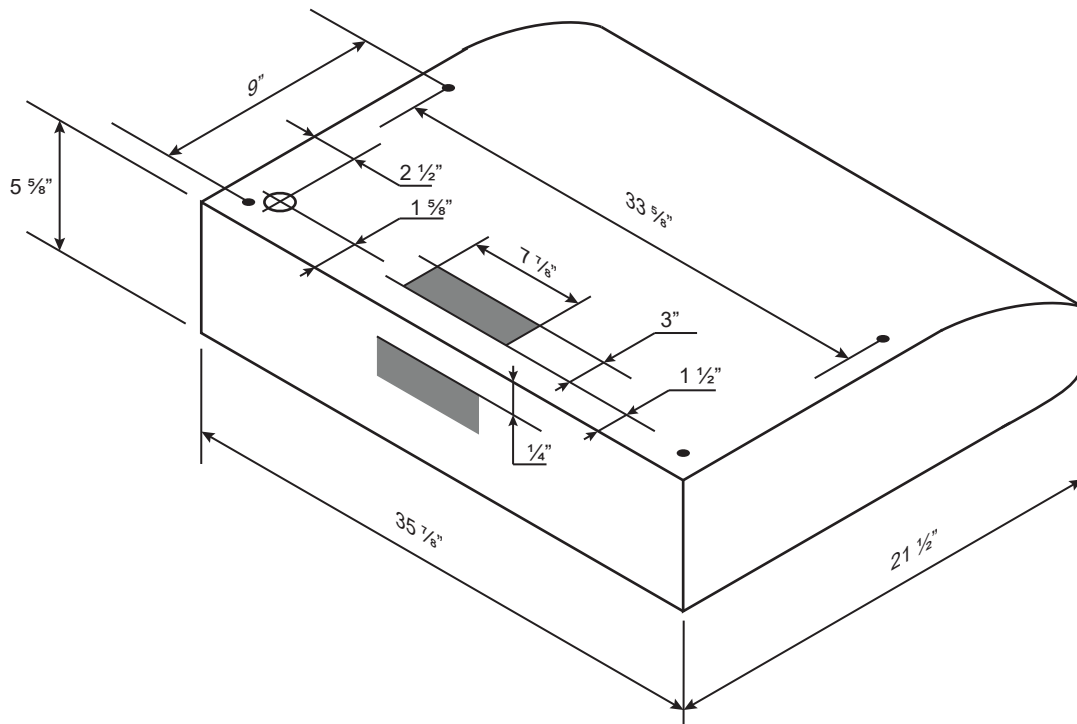

Dimensions: Classic Collection - Undermount

Model: CYB919R36

BOTTOM

TOP

SIDE

FRONT