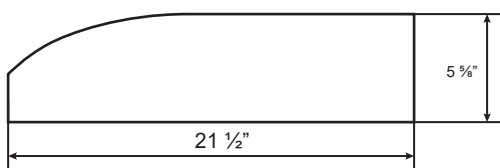

Dimensions: Classic Collection - Undermount

Model: CYB919R36

BOTTOM

TOP

SIDE

FRONT