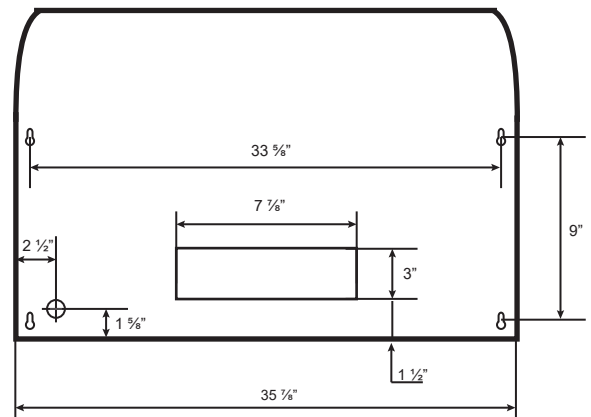

Dimensions: Classic Collection - Undermount

Model: CYB919R36

BOTTOM

TOP

SIDE

FRONT