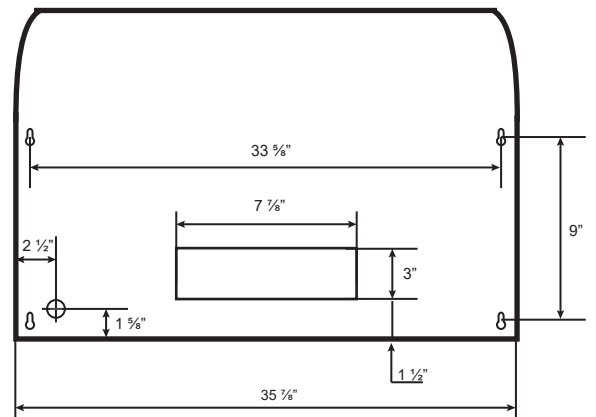

Dimensions: Classic Collection - Undermount

Model: CY919R36

BOTTOM

TOP

SIDE

FRONT