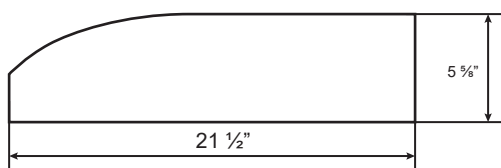

Dimensions: Classic Collection - Undermount

Model: CY919R36

BOTTOM

TOP

SIDE

FRONT