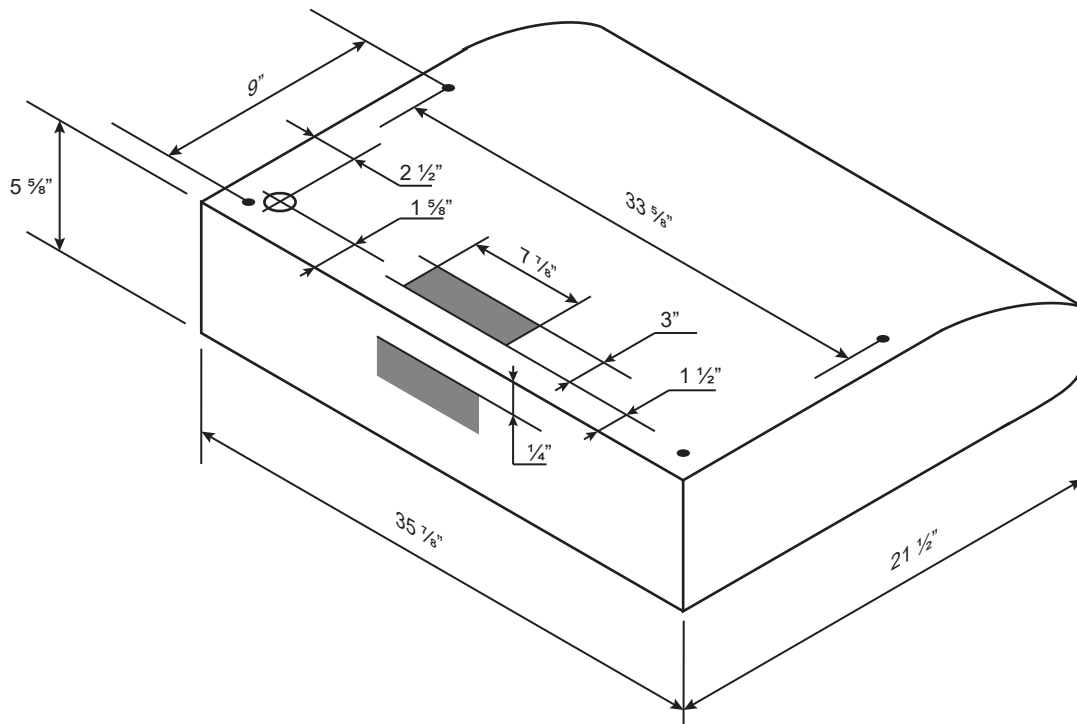

Dimensions: Classic Collection - Undermount

Model: CY919R36

BOTTOM

TOP

SIDE

FRONT