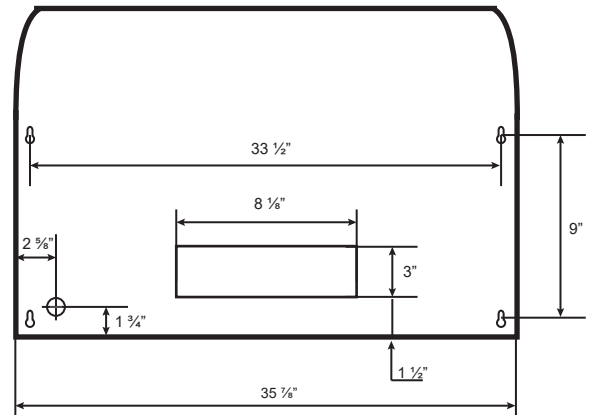

Dimensions: Classic Collection - Undermount

Model: CY917R36

BOTTOM

TOP

SIDE

FRONT