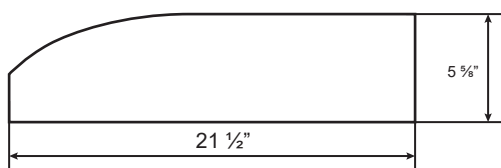

Dimensions: Classic Collection - Undermount

Model: CY917R36

BOTTOM

TOP

SIDE

FRONT