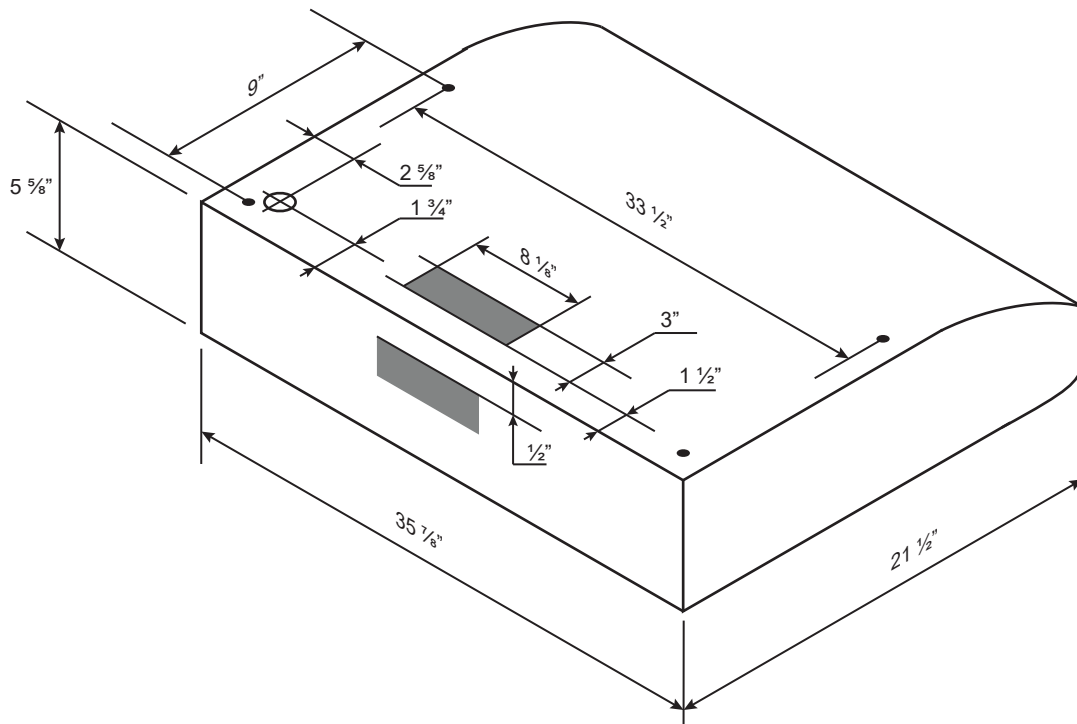

Dimensions: Classic Collection - Undermount

Model: CY917R36

BOTTOM

TOP

SIDE

FRONT